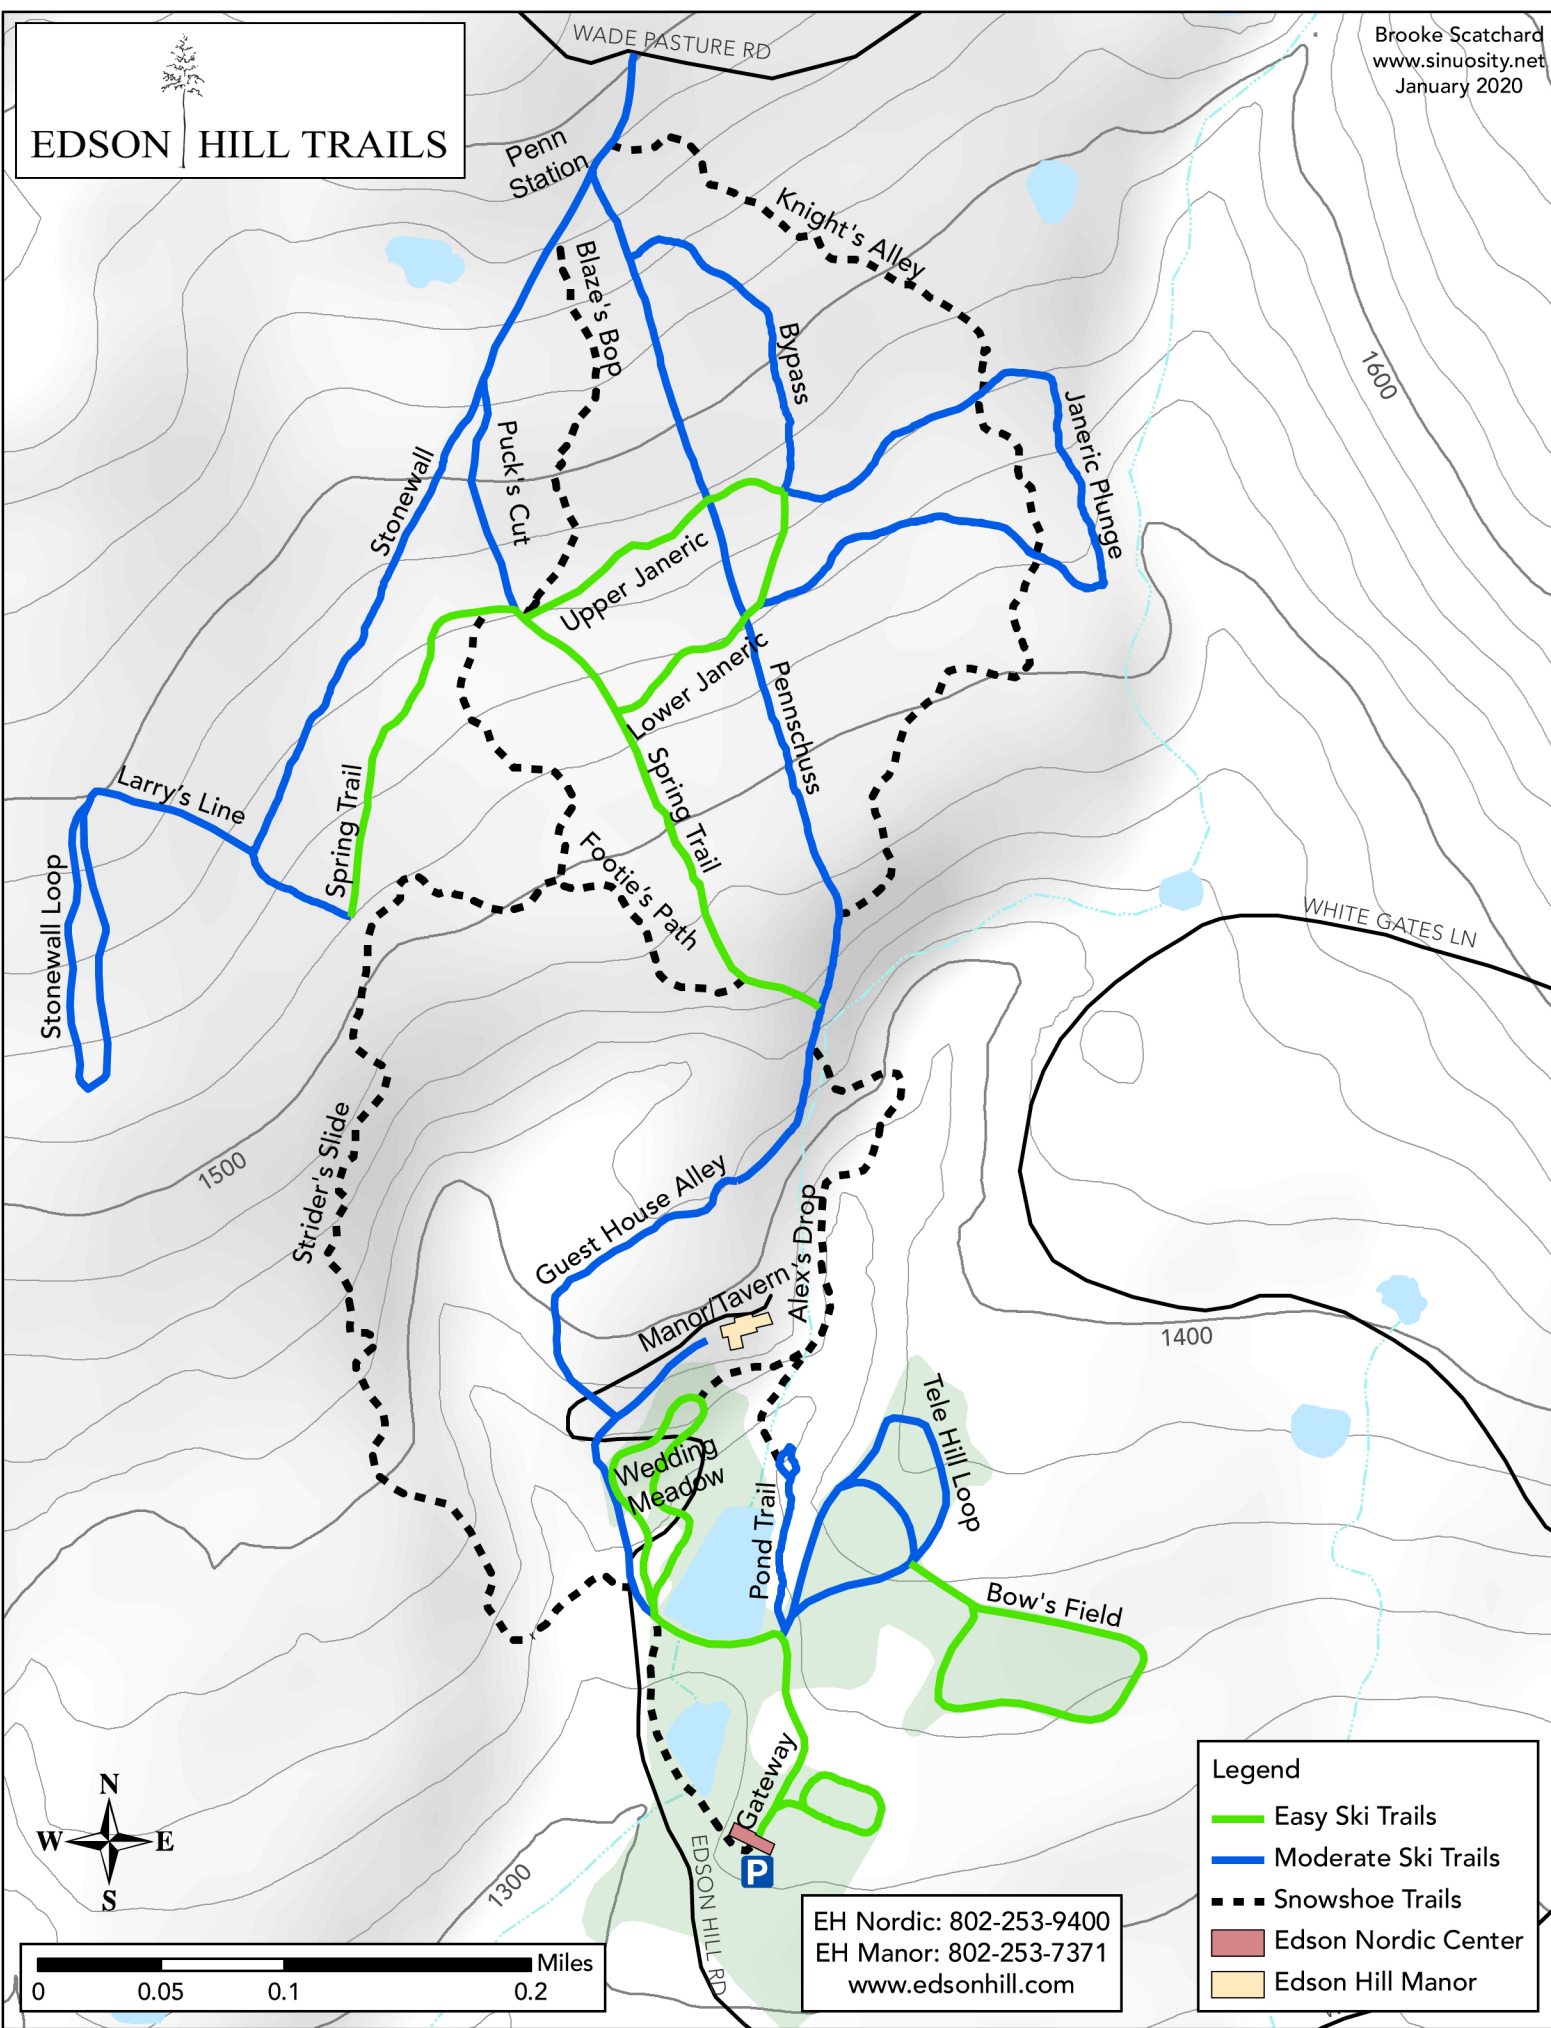

EDSON HILL TRAILS

Brooke Scatchard
www.sinuosity.net
January 2020

EH Nordic: 802-253-9400
EH Manor: 802-253-7371
www.edsonhill.com

Legend	
	Easy Ski Trails
	Moderate Ski Trails
	Snowshoe Trails
	Edson Nordic Center
	Edson Hill Manor